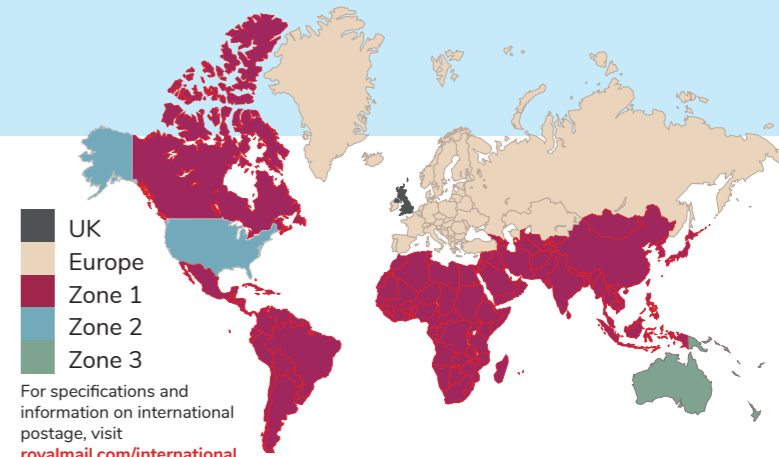

Special Delivery Guaranteed by 9am

Insured for	£50	£1,000	£2,500
100g	£22.26	£24.46	£27.96
500g	£25.18	£27.38	£30.88
1kg	£27.29	£29.49	£32.99
2kg	£32.19	£33.39	£36.89

Special Delivery Guaranteed by 1pm

Insured for	£500	£1,000	£2,650
100g	£6.85	£7.85	£9.85
500g	£7.65	£8.65	£10.65
1kg	£8.95	£9.95	£11.95
2kg	£11.15	£12.15	£14.15
10kg	£26.75	£27.75	£29.75
20kg	£41.35	£42.35	£44.35

International Standard Letter

	Europe	Zone 1	Zone 2	Zone 3
10g	£1.70	£1.70	£1.70	£1.70
20g	£1.70	£1.70	£1.70	£1.70
100g	£1.70	£2.55	£2.55	£2.55

International Standard Large Letter

	Europe	Zone 1	Zone 2	Zone 3
100g	£3.25	£4.20	£4.20	£4.20
250g	£4.25	£5.70	£6.80	£5.85
500g	£5.25	£8.00	£9.85	£8.30
750g	£6.25	£10.65	£13.55	£11.10

International Small Parcels and Printed Papers

	Europe	Zone 1	Zone 2	Zone 3
100g	£5.80	£7.15	£8.35	£9.35
250g	£5.95	£8.30	£9.90	£10.95
500g	£7.80	£12.10	£14.50	£16.60
750g	£9.05	£14.85	£17.60	£19.35
1kg	£10.20	£17.65	£20.85	£23.00
1.25kg	£11.05	£19.85	£23.75	£26.45
1.5kg	£12.10	£22.10	£26.85	£29.20
2kg	£13.00	£23.30	£28.55	£30.45

Printed Papers Only

Each 250g up to 5kg	£1.40	£1.90	£2.35	£2.60

International Tracked Letter

	Europe	Zone 1	Zone 2	Zone 3
10g	£6.75	£6.75	£6.75	£6.75
20g	£6.75	£6.75	£6.75	£6.75
100g	£6.75	£7.75	£7.75	£7.75

For specifications and information on international postage, visit royalmail.com/international

International Tracked Large Letter

	Europe	Zone 1	Zone 2	Zone 3
100g	£8.65	£9.60	£9.65	£9.65
250g	£8.85	£10.35	£11.45	£10.55
500g	£9.85	£12.20	£14.00	£12.50
750g	£10.25	£14.05	£16.80	£14.50

International Signed For Letter

	Europe	Zone 1	Zone 2	Zone 3
10g	£6.85	£6.85	£6.85	-
20g	£6.85	£6.85	£6.85	-
100g	£6.85	£7.85	£7.85	-

International Signed For Large Letter

	Europe	Zone 1	Zone 2	Zone 3
100g	£8.75	£9.70	£9.80	-
250g	£9.20	£10.50	£11.55	-
500g	£9.95	£12.30	£14.10	-
750g	£10.35	£14.15	£16.90	-

3 Easy Ways to Order

Online:
stampsbypost.com

By phone:
0121 220 3534

By email:
order@stampsbypost.com

Letter max. length 240mm max. weight 100g
Your **Letter** must fit through this slot

Large Letter max. length 353mm max. weight 750g
Your **Large Letter** must fit through this slot